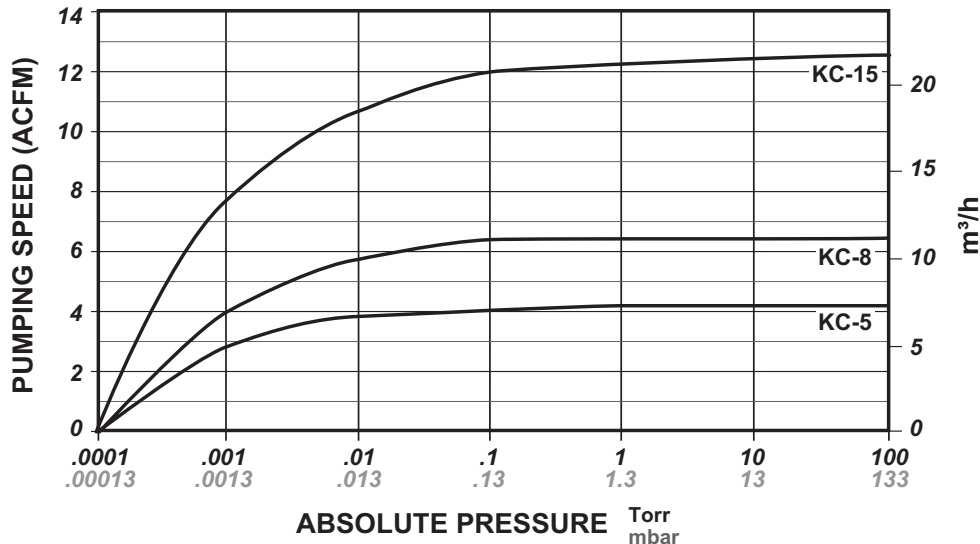

Typical Pumping Speed Curves