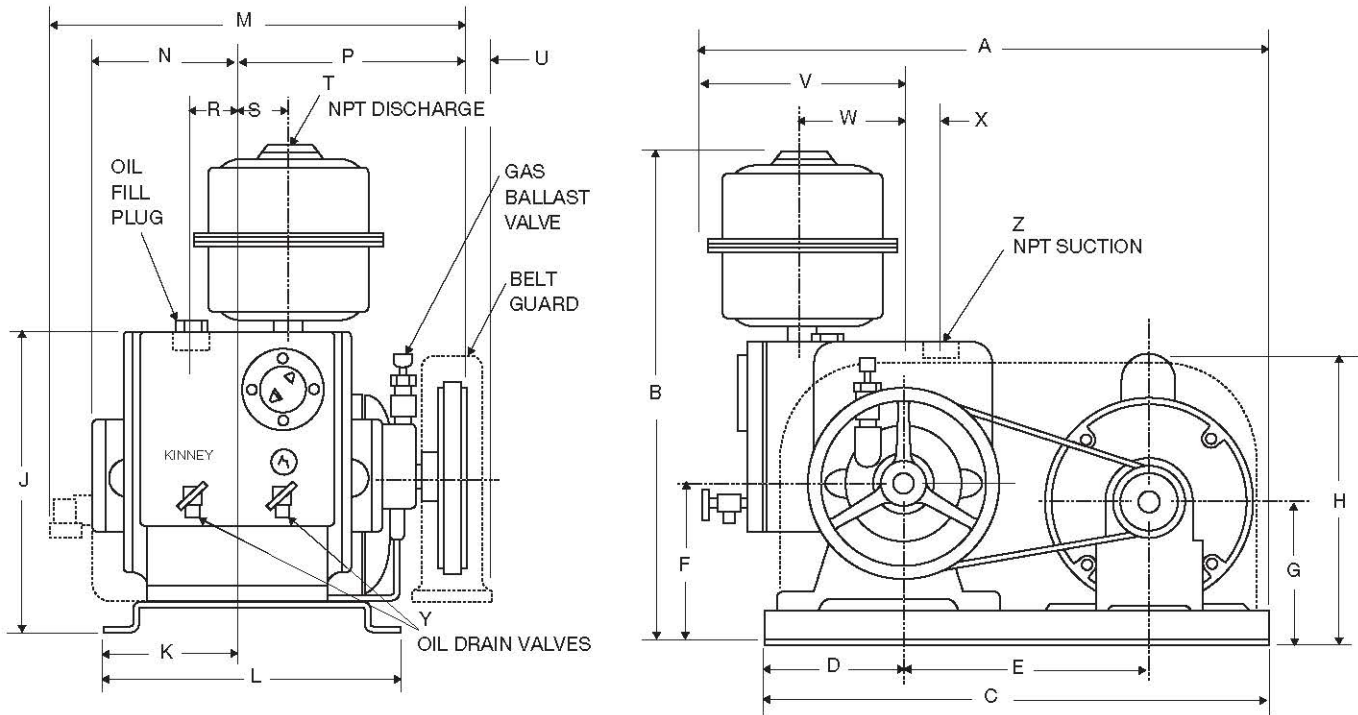

Models

KC-5 KC-8 KC-15

Features

- High pumping speed at pressures below 10 microns; much lower than attainable with single stage pumps
- Ultimate Vacuum: 0.2 microns (McLeod Gauge)
- Positive pressure lubrication assures operation at any pressure up to atmospheric pressure
- Adjustable gas ballast permits handling of condensable vapors
- No metal-to-metal contact in pumping chamber
- Unequaled durability, even in dirty applications

Specifications

MODEL	NOMINAL DISPLACEMENT ACFM / m ³ /h	MOTOR HP / kW	RPM	OIL CAPACITY Quarts/Liters	MAX. GAS BALLAST FLOW %	GAS BALLAST PRESSURE Torr / mbar	ULTIMATE PRESSURE MICRONS / mbar	NOISE LEVEL AT 0.1 TORR (0.13 mbar) dB(A)
KC-5	5 / 8.5	0.33 / 0.25	638	0.8 / 0.76	15	0.02 / 0.027	0.2 / 0.00027	75
KC-8	8 / 13.6	1-Phase: 0.75 / 0.56 3-Phase: 0.5 / 0.37	1022	0.8 / 0.76	15	0.02 / 0.027	0.2 / 0.00027	78
KC-15	15 / 25.5	1 / 0.75	572	3.0 / 2.84	15	0.02 / 0.027	0.2 / 0.00027	75

Models: KC-5, KC-8, KC-15

in. mm	A	B	C	D	E	F	G	H	J	K	L
KC-5	18.00 457	17.88 454	16.50 419	4.57 116	8.00 203	5.06 129	4.50 114	(9.88) 251	9.69 246	4.38 111	9.75 248
KC-8											
KC-15	20.25 514	24.31 617	17.00 432	4.00 101	9.00 229	6.00 152	5.50 140	(10.00) 254	12.81 325	8.00 203	15.75 400